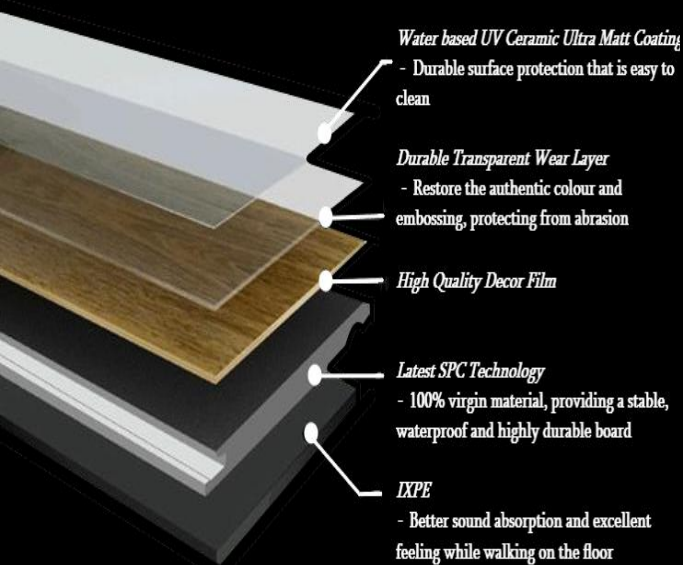

25 Year
Domestic Wear Warranty

100% Waterproof
for all internal areas

Water based UV Ceramic Ultra Matt Coating
- Durable surface protection that is easy to clean

Durable Transparent Wear Layer
- Restore the authentic colour and embossing, protecting from abrasion

High Quality Decor Film

Latest SPC Technology
- 100% virgin material, providing a stable, waterproof and highly durable board

IXPE
- Better sound absorption and excellent feeling while walking on the floor

Diverse Designs

Hygienic

Type : 6.5mm SPC Hybrid Plank

Installation Method: Floating Floor with Click System

Finish: Realistic Embossed Vinyl Matt Surface

Construction: Eco-friendly Stone Plastic Composite

Environmental & Quality Certificates:
VOC EO (Volatile Organic Compound)
ISO 9001 (Quality Assured Firm)
ISO 14001 (Environmental Assured Firm)

Quantity: 5 Planks 1.7259m²

Weight: 17.3Kg/box

Combining quality & environmental control standards throughout the manufacturing process.