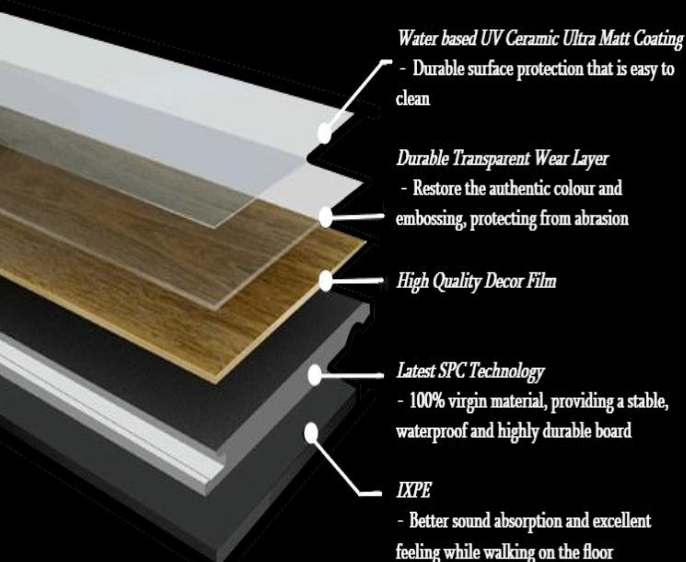

25 Year
Domestic Wear Warranty

100% Waterproof
for all internal areas

Water based UV Ceramic Ultra Matt Coating
- Durable surface protection that is easy to clean

Durable Transparent Wear Layer
- Restore the authentic colour and embossing, protecting from abrasion

High Quality Decor Film

Latest SPC Technology
- 100% virgin material, providing a stable, waterproof and highly durable board

IXPE
- Better sound absorption and excellent feeling while walking on the floor

Diverse Designs

Hygienic

Type : 6.5mm SPC Hybrid Plank

Installation Method: Floating Floor with Click System

Finish: Realistic Embossed Vinyl Matt Surface

Construction: Eco-friendly Stone Plastic Composite

Environmental & Quality Certificates:
VOC EO (Volatile Organic Compound)
ISO 9001 (Quality Assured Firm)
ISO 14001 (Environmental Assured Firm)

Quantity: 5 Planks 1.7259m²

Weight: 17.3Kg/box

Combining quality & environmental control standards throughout the manufacturing process.