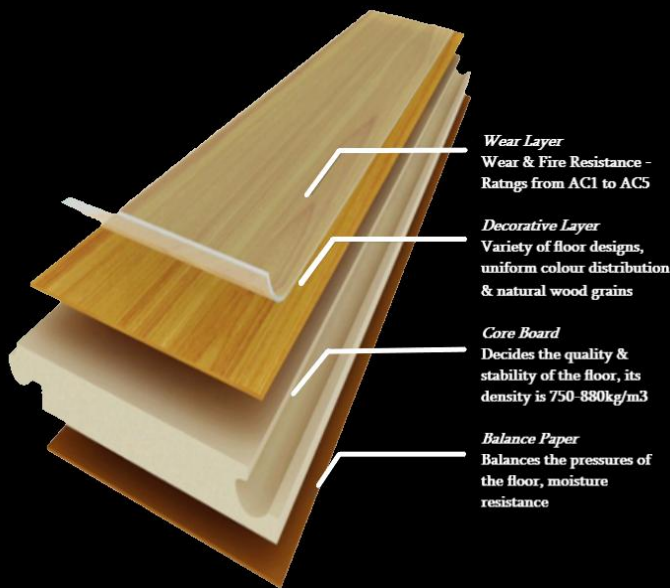

www.marlet.com.au
A.B.N 99 609 096 353 LIC: 332774C

'For all your flooring solutions'

LAMINATE | VINYL | HYBRID | ENGINEERED | SOLID | CARPET | TILES

PRODUCT SPECIFICATION

ARK

Long Laminate Collection

5 Year
Commercial Wear Warranty

25 Year
Domestic Wear Warranty

48 Hour
Water Resistant

Wear Layer
Wear & Fire Resistance -
Ratngs from AC1 to AC5

Decorative Layer
Variety of floor designs,
uniform colour distribution
& natural wood grains

Core Board
Decides the quality &
stability of the floor, its
density is 750-880kg/m3

Balance Paper
Balances the pressures of
the floor, moisture
resistance

Water
Resistant

Low
Maintenance

Durable

Pet
Friendly

Colour Code: 2205

Blackbutt

Colour Code: 2206