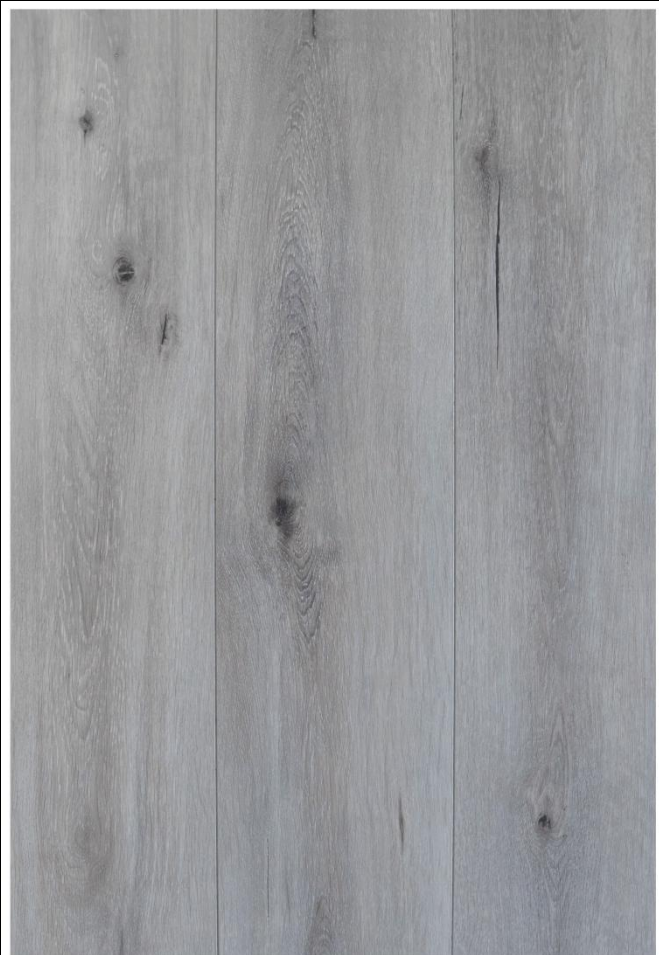

Colour Code: 2201

Vanilla Oak

Colour Code: 2202

Dark Grey Oak

Colour Code: 2203

Smoke Oak

Colour Code: 2204

Spotted Gum